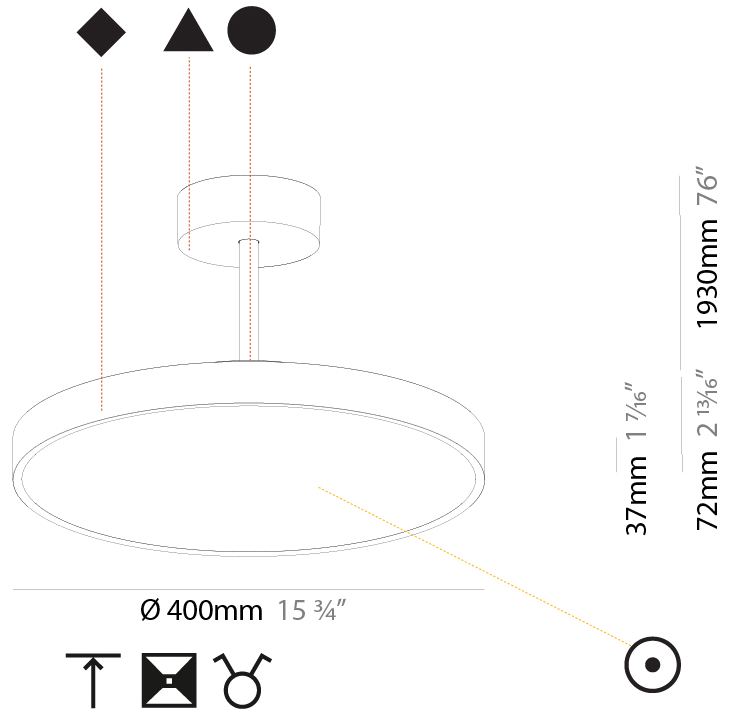

GENERAL

Series: Sign Diva Tube
Subseries: Sign Diva Tube
Partner: Prolicht
Division: Architectural
Installation: Suspension
Product Type: Pendant
Mounting Location: Ceiling
Light Distribution: Direct / Indirect

PHYSICAL

Shape: Round
Diameter (mm): 400
Diameter (in): 15 3/4
Height (mm): 72
Height (in): 2 13/16
Max. Overall Height (mm): 2002
Max. Overall Height (in): 78 13/16
Weight (kg): 3.314
Weight (lbs): 7.306
Diffuser: PMMA - Opal / Micro-Prism / Sparkling Secret / Vintage Industrial
Fixture Finish: SSR / BKV / CWI / CRY / HAB / UFT / ITA / RUA / FTG / MYG / LOD / PUS / FRO / FUP / KIA / POP / BLS / SPG / MEY / GOH / CHC / COM / ABZ / JAG / OBR / MOS / ROR
Fixture Material: PMMA / Extruded Aluminum / Steel

ELECTRICAL

Lamp Type: LED (Zhaga Standard)
Input Wattage (W): 30
Total Output Wattage (W): 27.8
Dimming: Tri-Mode (Non-Dimming and Phase Dimming (120Vac only) and 0-10V Dimming)
Driver Included: Yes
Driver Location: Integrated
Driver Type: Constant Current - Universal
Driver Class: Class 2
Input Voltage (V): 120 - 277
Constant Current (MA): 500 / 350

LED

Color Temperature (*K): 3000 / 3500 / 4000
Max. Delivered Lumen (lm): 3049 / 3019 / 3055 / 3117
Nominal Lumen (lm): 4182 / 4142 / 4189 / 4275
CRI: >90 CRI
Lamp Life (hrs): 50000

OPTICAL

RATINGS AND CERTIFICATIONS

Certified By: Certified for North American Standards
IP rating: IP20