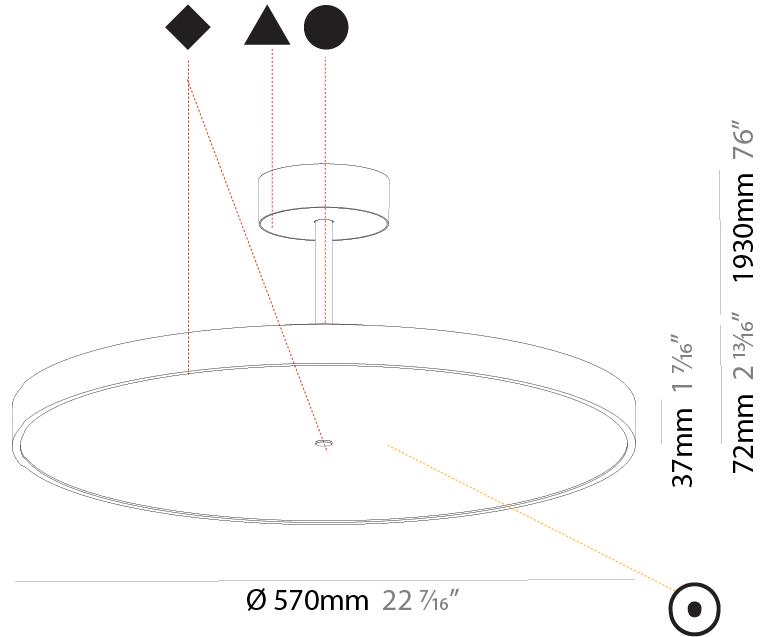

GENERAL

Series: Sign Diva Tube
Subseries: Sign Diva Tube
Partner: Prolicht
Division: Architectural
Installation: Suspension
Product Type: Pendant
Mounting Location: Ceiling
Light Distribution: Direct / Indirect

PHYSICAL

Shape: Round
Diameter (mm): 570
Diameter (in): 22 7/16
Height (mm): 72
Height (in): 2 13/16
Max. Overall Height (mm): 2002
Max. Overall Height (in): 78 13/16
Weight (kg): 8.533
Weight (lbs): 18.812
Diffuser: PMMA - Opal / Micro-Prism / Sparkling Secret / Vintage Industrial
Fixture Finish: SSR / BKV / CWI / CRY / HAB / UFT / ITA / RUA / FTG / MYG / LOD / PUS / FRO / FUP / KIA / POP / BLS / SPG / MEY / GOH / CHC / COM / ABZ / JAG / OBR / MOS / ROR
Fixture Material: PMMA / Extruded Aluminum / Steel

ELECTRICAL

Lamp Type: LED (Zhaga Standard)
Input Wattage (W): 67
Dimming: Tri-Mode (Non-Dimming and Phase Dimming (120Vac only) and 0-10V Dimming)
Driver Included: Yes
Driver Location: Integrated
Driver Type: Constant Current - Universal
Driver Class: Class 2
Input Voltage (V): 120 - 277
Constant Current (MA): 350

LED

Color Temperature (°K): 2700 / 3000 / 3500 / 4000
Max. Delivered Lumen (lm): 6632 / 6728 / 6812 / 6951
Nominal Lumen (lm): 9097 / 9229 / 9344 / 9535
CRI: >90 CRI
Lamp Life (hrs): 50000

OPTICAL

RATINGS AND CERTIFICATIONS

Certified By: Certified for North American Standards
IP rating: IP20